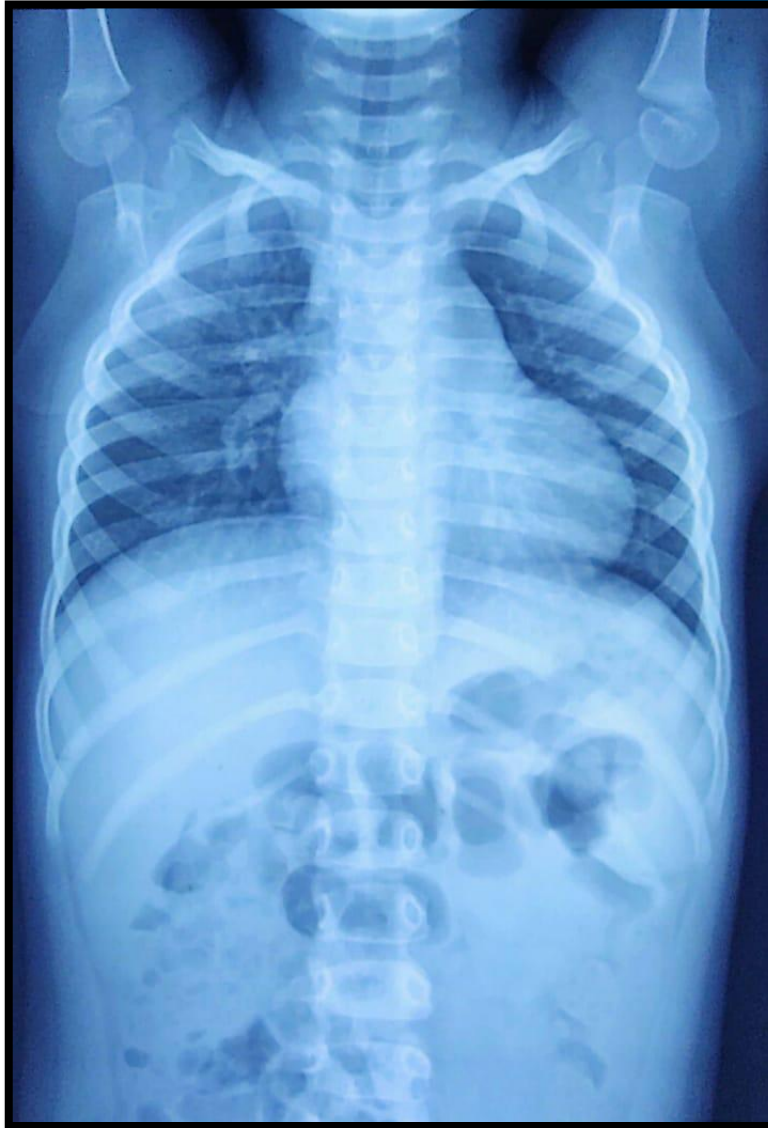

Endoscopic Removal of Jujube (Boroi) Seed

Steps of Vomiting

X-ray Chest including Abdomen

Endoscopic Images

Jujube (**Boroi**) Seed

**Endoscopy
Video**

Length of Jujube (Boroi) Seed

2.5 cm

Before
Removal

After Removal

Ped Gastro Team