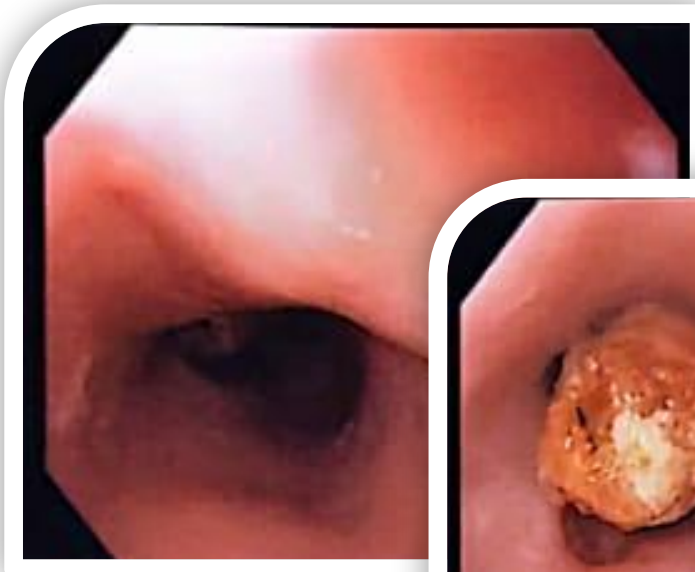

Endoscopic Removal of Jujube (Boroi) Seed

Steps of Vomiting

X-ray Chest including Abdomen

Endoscopic Images

Jujube (**Boroi**) Seed

**Endoscopy
Video**

Length of Jujube (Boroi) Seed

2.5 cm